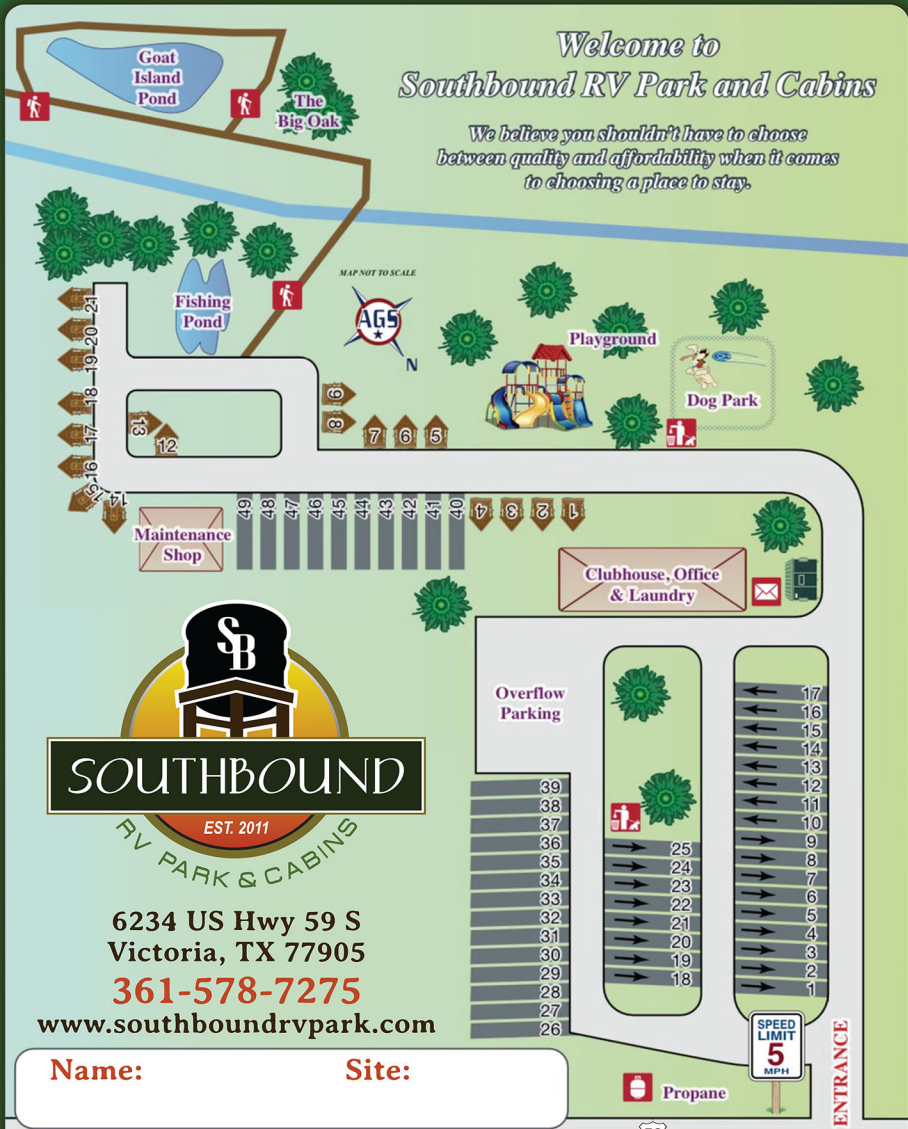

Welcome to Southbound RV Park and Cabins

*We believe you shouldn't have to choose
between quality and affordability when it comes
to choosing a place to stay.*

6234 US Hwy 59 S
Victoria, TX 77905
361-578-7275

www.southboundrvpark.com

Name: _____ **Site:** _____

ENTRANCE